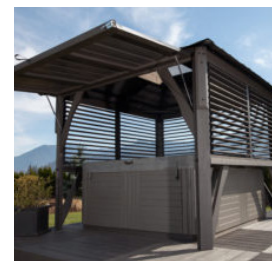

Napa

SPECIFICATION

External Post Measurements: 281 x 281cm

Roof Size with Overhang: 320 x 320cm

Height to Overhang: 207cm

Total Height: 273cm

FEATURES

MADE IN CANADA

SPF WOOD STRUCTURE

OPTIONS

PRIVACY DRAPES

ADJUSTABLE LOUVRES

DURABLE METAL ROOF

UV RESISTANT SKYLIGHT

BAR AND STOOL KIT

ROOF EXTENSION